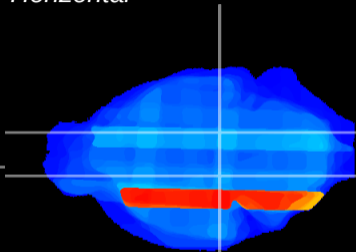

Coronal

Sagittal-R

Sagittal-L

ViBrism: CX35610
Horizontal

SN