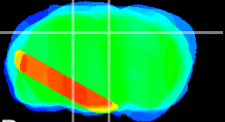

Coronal

Sagittal-R

Sagittal-L

ViBrism: CX35612
Horizontal

CA1