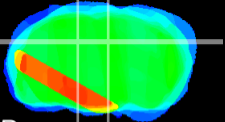

Coronal

Sagittal-R

Sagittal-L

ViBrism: CX35612
Horizontal

DG