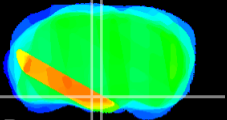

Coronal

Sagittal-R

Sagittal-L

ViBrism: CX35612
Horizontal

M