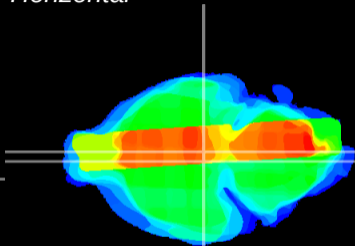

Coronal

Sagittal-R

Sagittal-L

ViBrism: CX35612
Horizontal

M