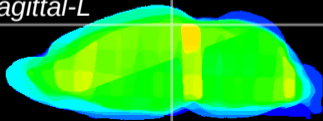

Coronal

Sagittal-R

Sagittal-L

ViBris: CX35633
Horizontal

RS