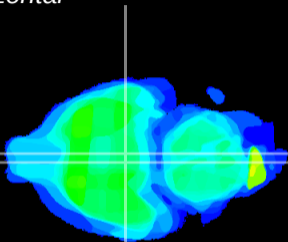

Coronal

Sagittal-R

Sagittal-L

ViBrism: CX35669
Horizontal

VMH