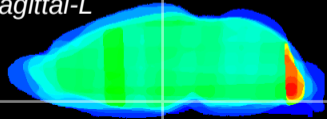

Coronal

Sagittal-R

Sagittal-L

ViBrism: CX35669
Horizontal

VMH