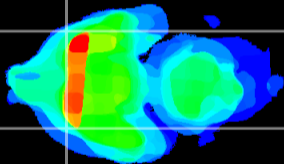

Coronal

Sagittal-R

Sagittal-L

ViBrism: CX35671
Horizontal

Pir