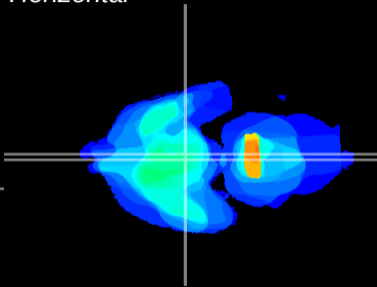

Coronal

Sagittal-R

Sagittal-L

ViBrism: CX35678
Horizontal

Arc