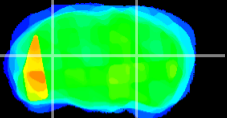

Coronal

Sagittal-R

Sagittal-L

ViBrism: CX35681
Horizontal

LG