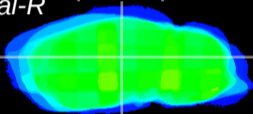

Coronal

Sagittal-R

Sagittal-L

ViBrism: CX35681
Horizontal

LG