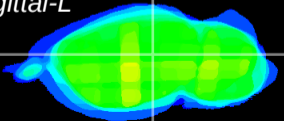

Coronal

Sagittal-R

Sagittal-L

ViBrism: CX35681
Horizontal

LG