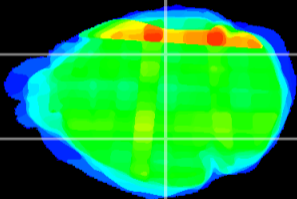

Coronal

Sagittal-R

Sagittal-L

ViBrism: CX35681
Horizontal

LG