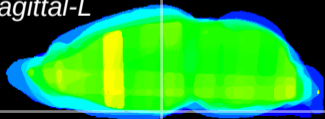

Coronal

Sagittal-R

Sagittal-L

ViBriSm: CX35690
Horizontal

ME