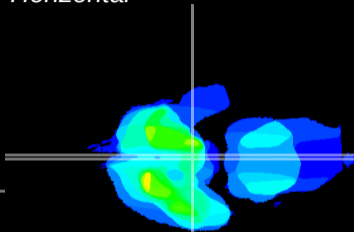

Coronal

Sagittal-R

Sagittal-L

ViBriSm: CX35690
Horizontal

ME