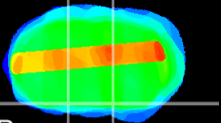

Coronal

Sagittal-R

Sagittal-L

ViBrisM: CX35691
Horizontal

S0