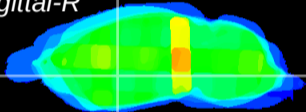

Coronal

Sagittal-R

Sagittal-L

ViBrism: CX35708
Horizontal

GP