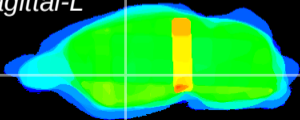

Coronal

Sagittal-R

Sagittal-L

ViBrism: CX35708
Horizontal

GP