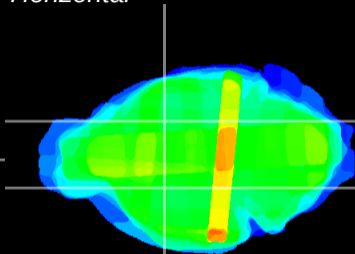

Coronal

Sagittal-R

Sagittal-L

ViBrism: CX35708
Horizontal

GP