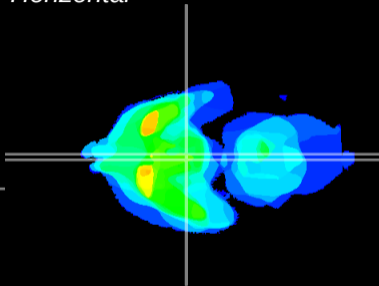

Coronal

Sagittal-R

Sagittal-L

ViBrism: CX35749
Horizontal

Arc