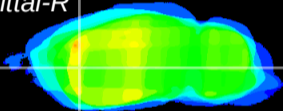

Coronal

Sagittal-R

Sagittal-L

ViBrism: CX35756
Horizontal

CPU lateral