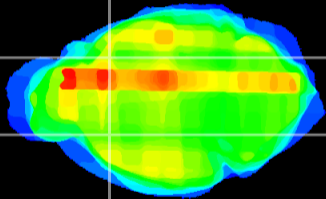

Coronal

Sagittal-R

Sagittal-L

ViBrism: CX35756
Horizontal

CPU lateral