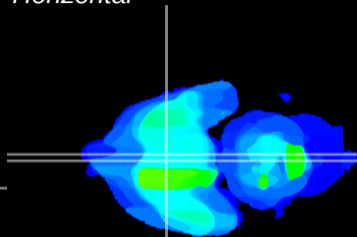

Coronal

Sagittal-R

Sagittal-L

ViBrism: CX35761
Horizontal

SCN