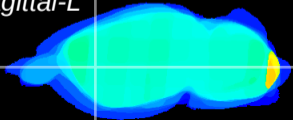

*Coronal*

*Sagittal-R*

*Sagittal-L*

ViBrism: CX35766  
*Horizontal*

CPU lateral