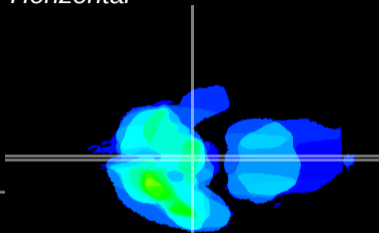

Coronal

Sagittal-R

Sagittal-L

ViBrism: CX35807
Horizontal

ME