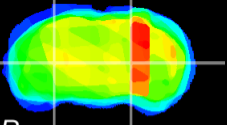

Coronal

Sagittal-R

Sagittal-L

ViBrism: CX35828
Horizontal

MG