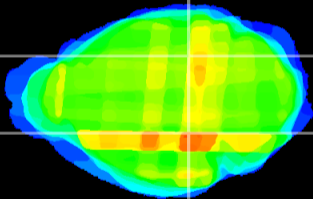

Coronal

Sagittal-R

Sagittal-L

ViBrism: CX35828
Horizontal

MG