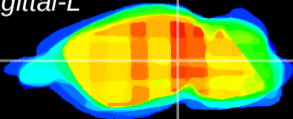

Coronal

Sagittal-R

Sagittal-L

ViBrism: CX35828
Horizontal

MG