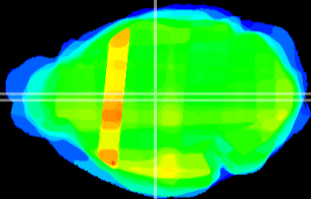

Coronal

Sagittal-R

Sagittal-L

ViBrism: CX35829
Horizontal

MD