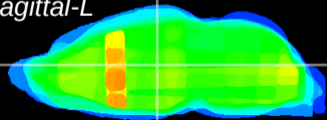

Coronal

Sagittal-R

Sagittal-L

ViBrism: CX35829
Horizontal

MD