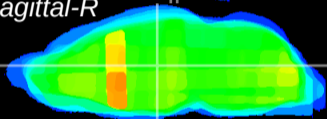

Coronal

Sagittal-R

Sagittal-L

ViBrism: CX35829
Horizontal

MD