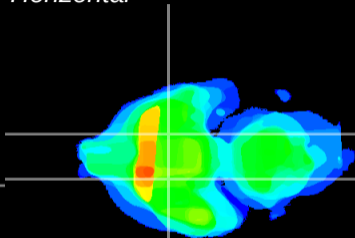

*Coronal*

*Sagittal-R*

*Sagittal-L*

ViBrisM: CX35829  
*Horizontal*

S0