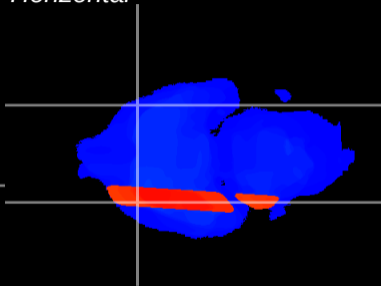

Coronal

Sagittal-R

Sagittal-L

ViBriSM: CX35830
Horizontal

Pir