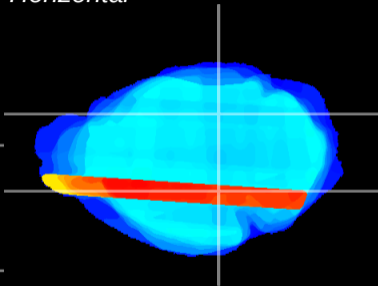

Coronal

Sagittal-R

Sagittal-L

ViBrism: CX35858
Horizontal

MG