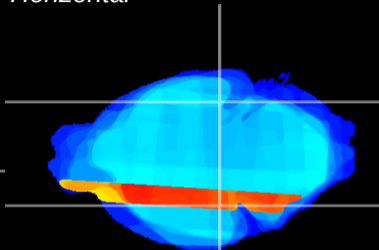

Coronal

Sagittal-R

Sagittal-L

ViBrism: CX35858
Horizontal

ventral S