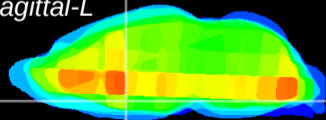

Coronal

Sagittal-R

Sagittal-L

ViBriSM: CX35880
Horizontal

MPA