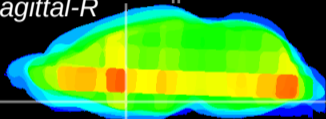

Coronal

Sagittal-R

Sagittal-L

ViBriSM: CX35880
Horizontal

MPA