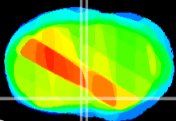

Coronal

Sagittal-R

Sagittal-L

ViBriSM: CX35880
Horizontal

MPA