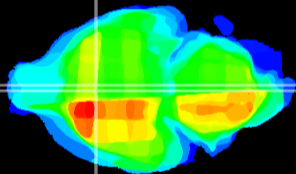

Coronal

Sagittal-R

Sagittal-L

ViBriSM: CX35880
Horizontal

MPA