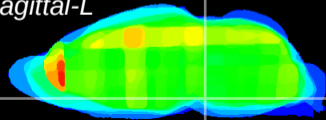

Coronal

Sagittal-R

Sagittal-L

ViBrism: CX35881
Horizontal

Pn