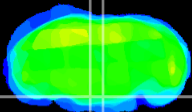

Coronal

Sagittal-R

Sagittal-L

ViBrism: CX35881
Horizontal

Pn