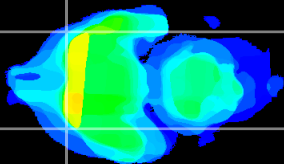

Coronal

Sagittal-R

Sagittal-L

ViBrism: CX35885
Horizontal

Pir