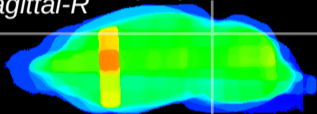

Coronal

Sagittal-R

Sagittal-L

ViBrism: CX35915
Horizontal

IC