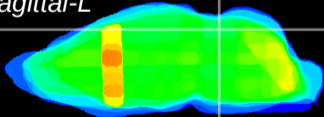

Coronal

Sagittal-R

Sagittal-L

ViBrism: CX35915
Horizontal

IC