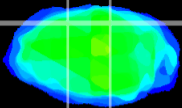

Coronal

Sagittal-R

Sagittal-L

ViBrism: CX35915
Horizontal

IC