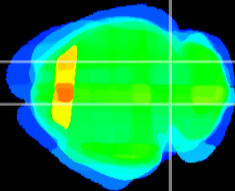

Coronal

Sagittal-R

Sagittal-L

ViBrism: CX35915
Horizontal

IC