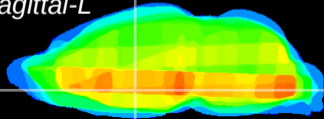

Coronal

Sagittal-R

Sagittal-L

ViBrism: CX35926
Horizontal

Pa