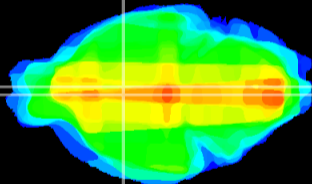

Coronal

Sagittal-R

Sagittal-L

ViBrism: CX35926
Horizontal

Pa