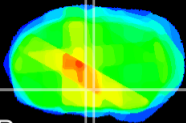

Coronal

Sagittal-R

Sagittal-L

ViBrism: CX35926
Horizontal

Pa