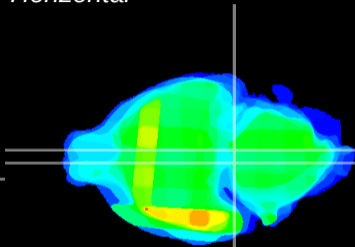

Coronal

Sagittal-R

Sagittal-L

ViBriSm: CX35953
Horizontal

Pn