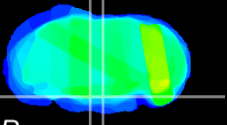

Coronal

Sagittal-R

Sagittal-L

ViBriSm: CX35953
Horizontal

Pn