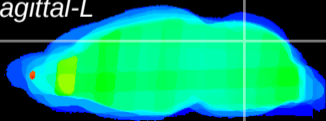

Coronal

Sagittal-R

Sagittal-L

ViBrism: CX35974
Horizontal

Cb vermis