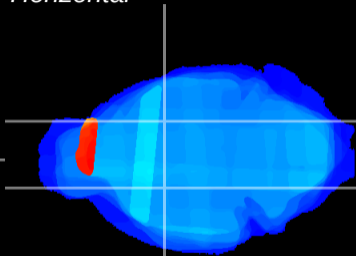

Coronal

Sagittal-R

Sagittal-L

ViBriSM: CX35975
Horizontal

GP