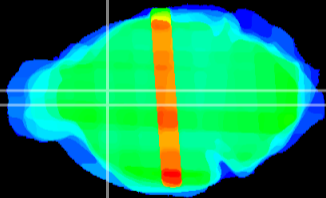

Coronal

Sagittal-R

Sagittal-L

ViBrism: CX35993
Horizontal

LS