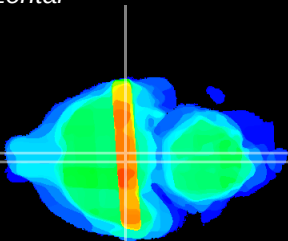

Coronal

Sagittal-R

Sagittal-L

ViBrism: CX35993
Horizontal

VMH