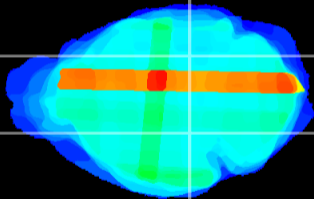

Coronal

Sagittal-R

Sagittal-L

ViBrism: CX35997
Horizontal

MG