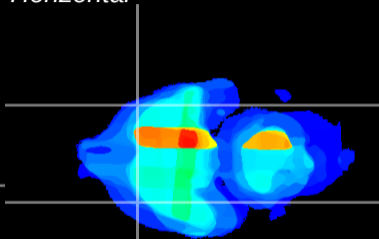

Coronal

Sagittal-R

Sagittal-L

ViBrism: CX35997
Horizontal

Pir