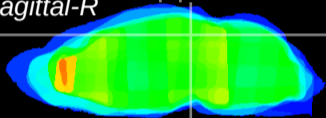

Coronal

Sagittal-R

Sagittal-L

ViBrism: CX35999
Horizontal

SC