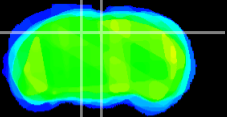

Coronal

Sagittal-R

Sagittal-L

ViBrism: CX35999
Horizontal

SC