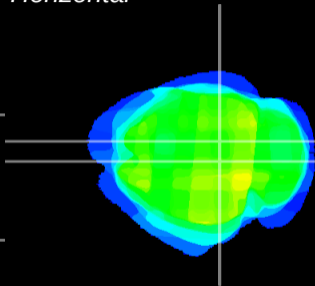

Coronal

Sagittal-R

Sagittal-L

ViBrism: CX35999
Horizontal

SC