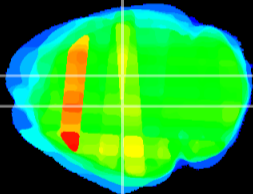

Coronal

Sagittal-R

Sagittal-L

ViBrism: CX36001  
Horizontal

DG