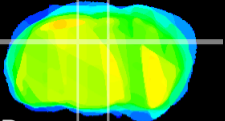

Coronal

Sagittal-R

Sagittal-L

ViBrism: CX36001  
Horizontal

DG