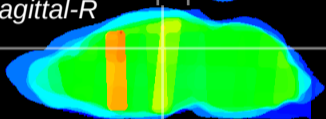

Coronal

Sagittal-R

Sagittal-L

ViBrism: CX36001  
Horizontal

DG