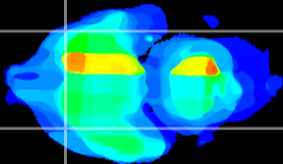

Coronal

Sagittal-R

Sagittal-L

ViBrism: CX36006
Horizontal

Pir