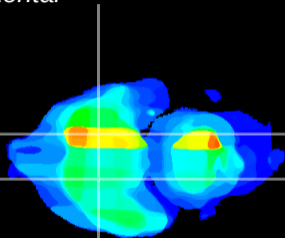

Coronal

Sagittal-R

Sagittal-L

ViBriSM: CX36006
Horizontal

S0