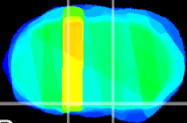

Coronal

Sagittal-R

Sagittal-L

ViBriSM: CX36006
Horizontal

S0