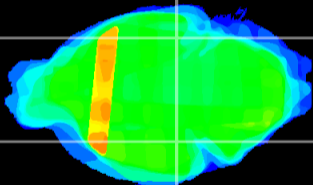

Coronal

Sagittal-R

Sagittal-L

ViBrism: CX36007
Horizontal

ventral S