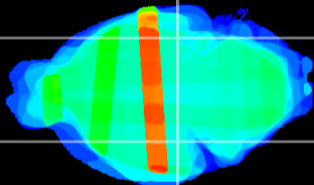

Coronal

Sagittal-R

Sagittal-L

ViBrism: CX36020
Horizontal

ventral S