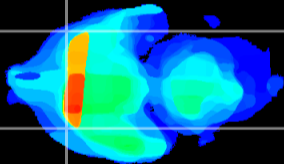

Coronal

Sagittal-R

Sagittal-L

ViBrism: CX36031
Horizontal

Pir