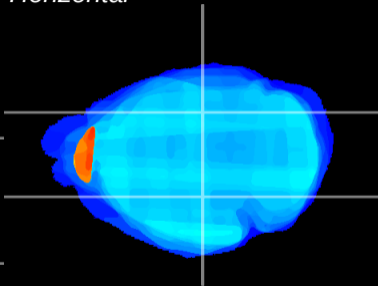

Coronal

Sagittal-R

Sagittal-L

ViBrism: CX36065
Horizontal

LG