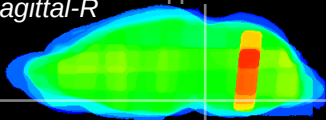

Coronal

Sagittal-R

Sagittal-L

ViBrism: CX36093
Horizontal

Pn