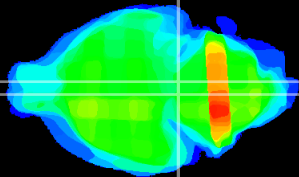

Coronal

Sagittal-R

Sagittal-L

ViBrism: CX36093
Horizontal

Pn