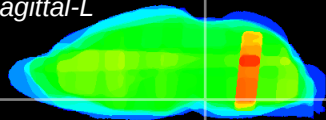

Coronal

Sagittal-R

Sagittal-L

ViBrism: CX36093
Horizontal

Pn