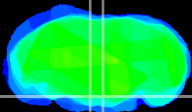

Coronal

Sagittal-R

Sagittal-L

ViBrism: CX36093
Horizontal

Pn