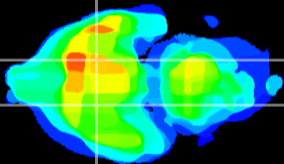

Coronal

Sagittal-R

Sagittal-L

ViBrisM: CX36118
Horizontal

S0