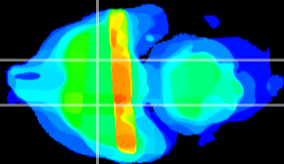

Coronal

Sagittal-R

Sagittal-L

ViBrism: CX36120  
Horizontal

S0