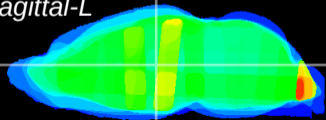

Coronal

Sagittal-R

Sagittal-L

ViBrism: CX36122
Horizontal

MD