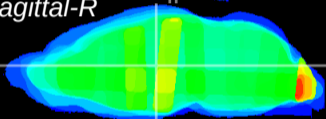

Coronal

Sagittal-R

Sagittal-L

ViBrism: CX36122
Horizontal

MD