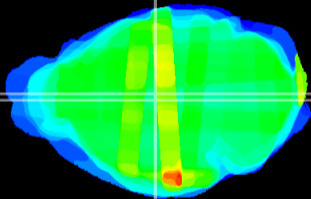

Coronal

Sagittal-R

Sagittal-L

ViBrism: CX36122
Horizontal

MD