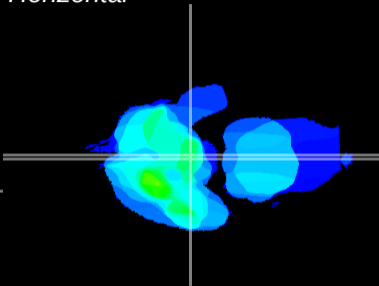

Coronal

Sagittal-R

Sagittal-L

ViBrism: CX36132
Horizontal

ME