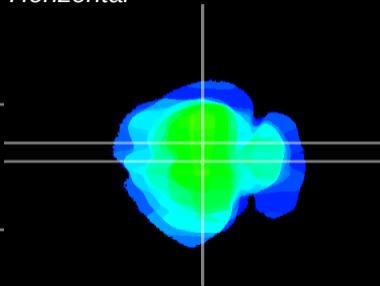

Coronal

Sagittal-R

Sagittal-L

ViBrism: CX36145
Horizontal

RS