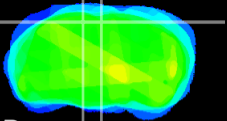

Coronal

Sagittal-R

Sagittal-L

ViBrism: CX36145
Horizontal

RS