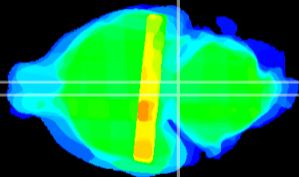

Coronal

Sagittal-R

Sagittal-L

ViBrism: CX36157
Horizontal

Pn